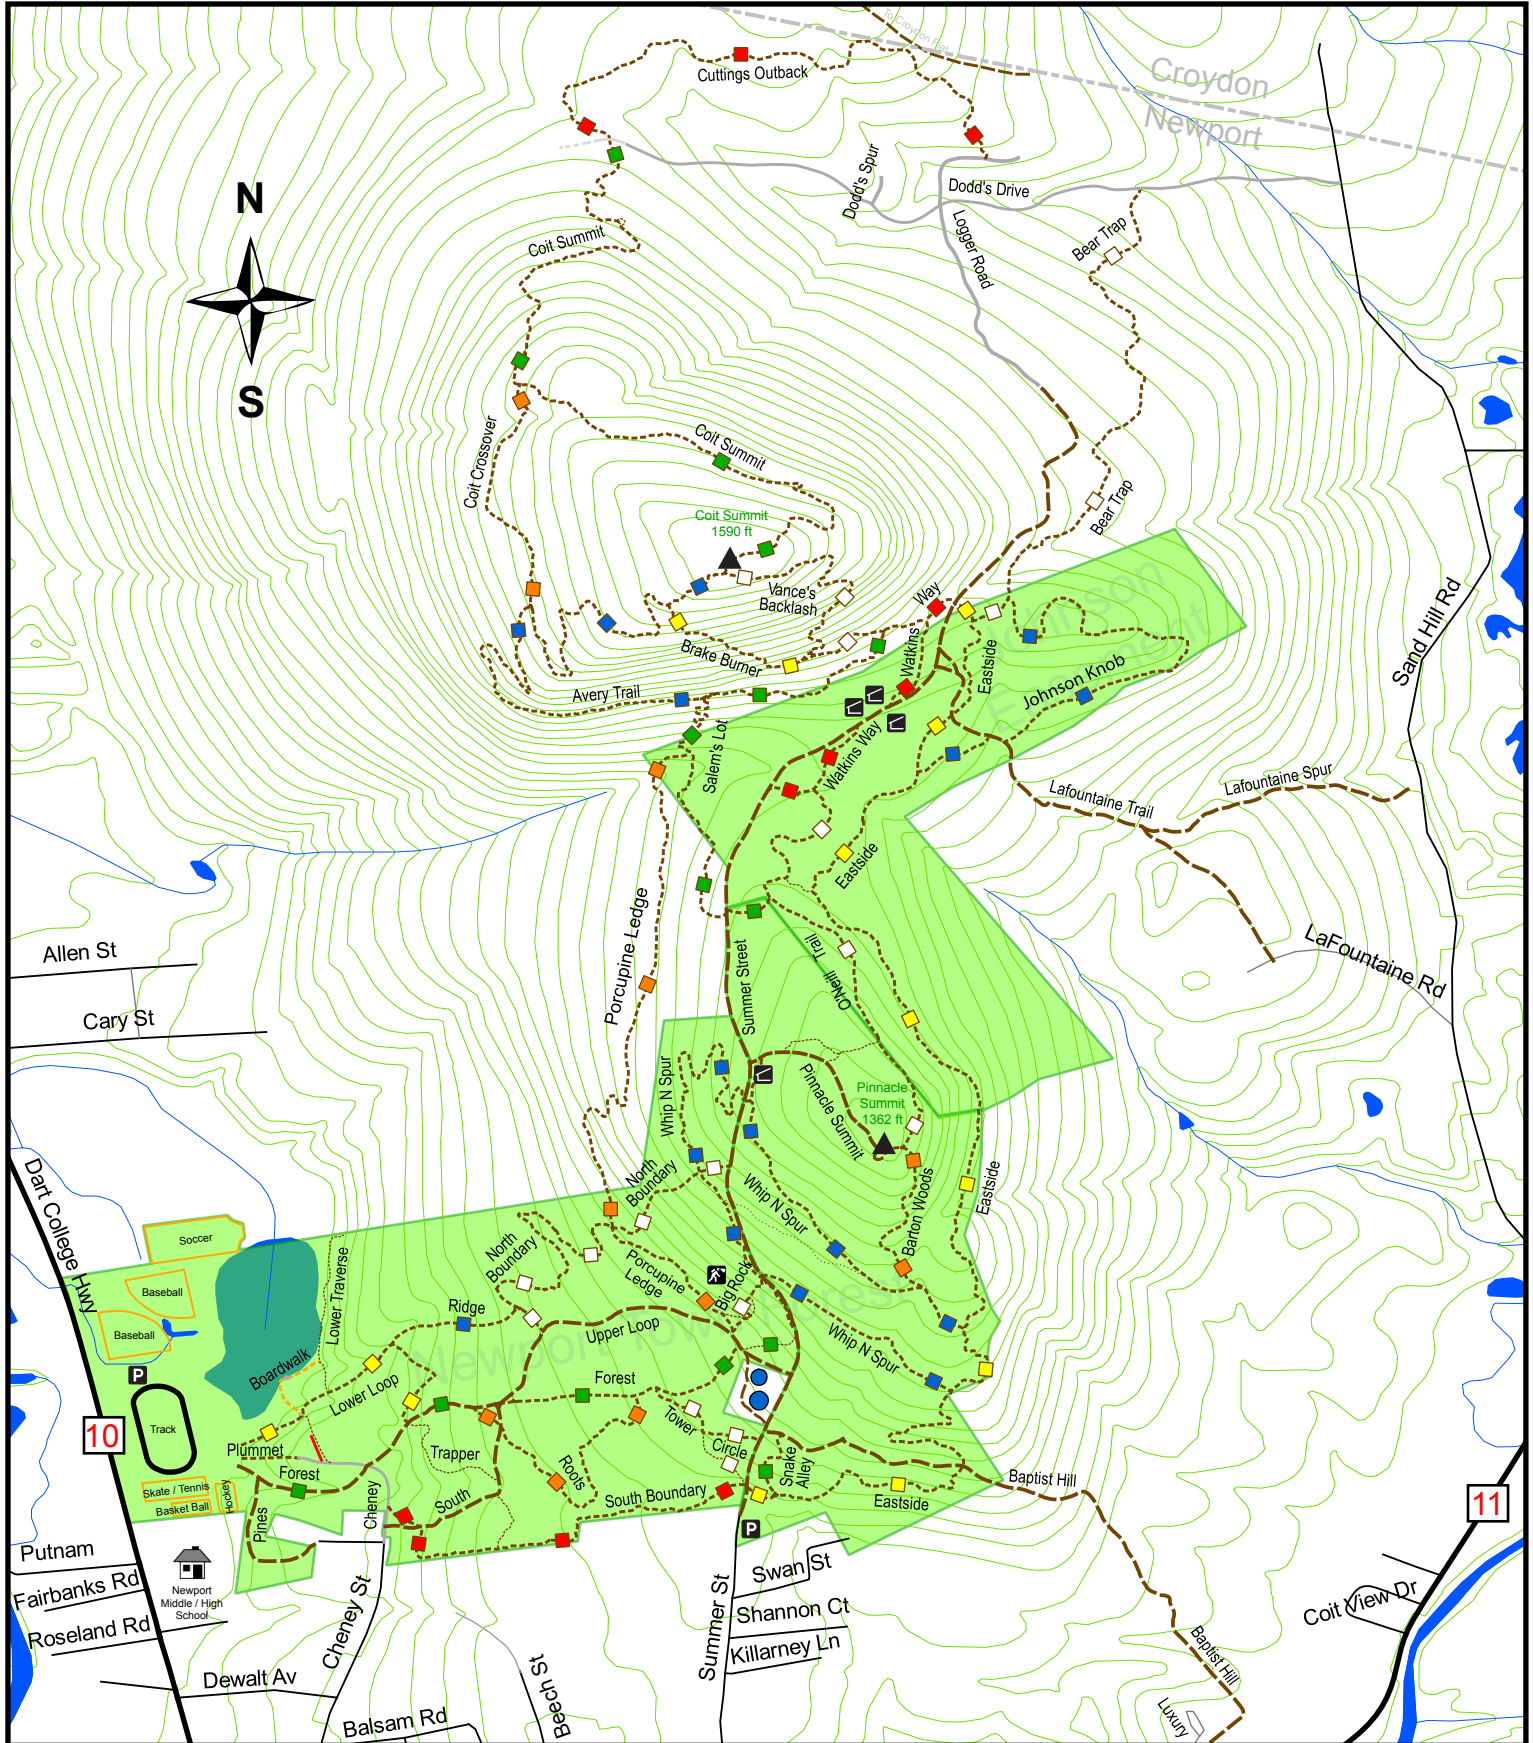

Newport Town Forest & Adjacent Trails

LEGEND

- ▲ Summit
- P Parking
- ⛕ Cave
- 🏠 Historic Foundation

- Water Tower
- Stream
- Water Body
- Conservation Area

- - - Trail - Single Track
- - - Trail - Double Track
- Dirt Road
- Paved Road

GPS Trail Data: Ryan O'Brien
 Cartographer: Ryan O'Brien
 GRANIT DATA, NAD 83
 Contour Interval: 20 ft

0 1/2mi