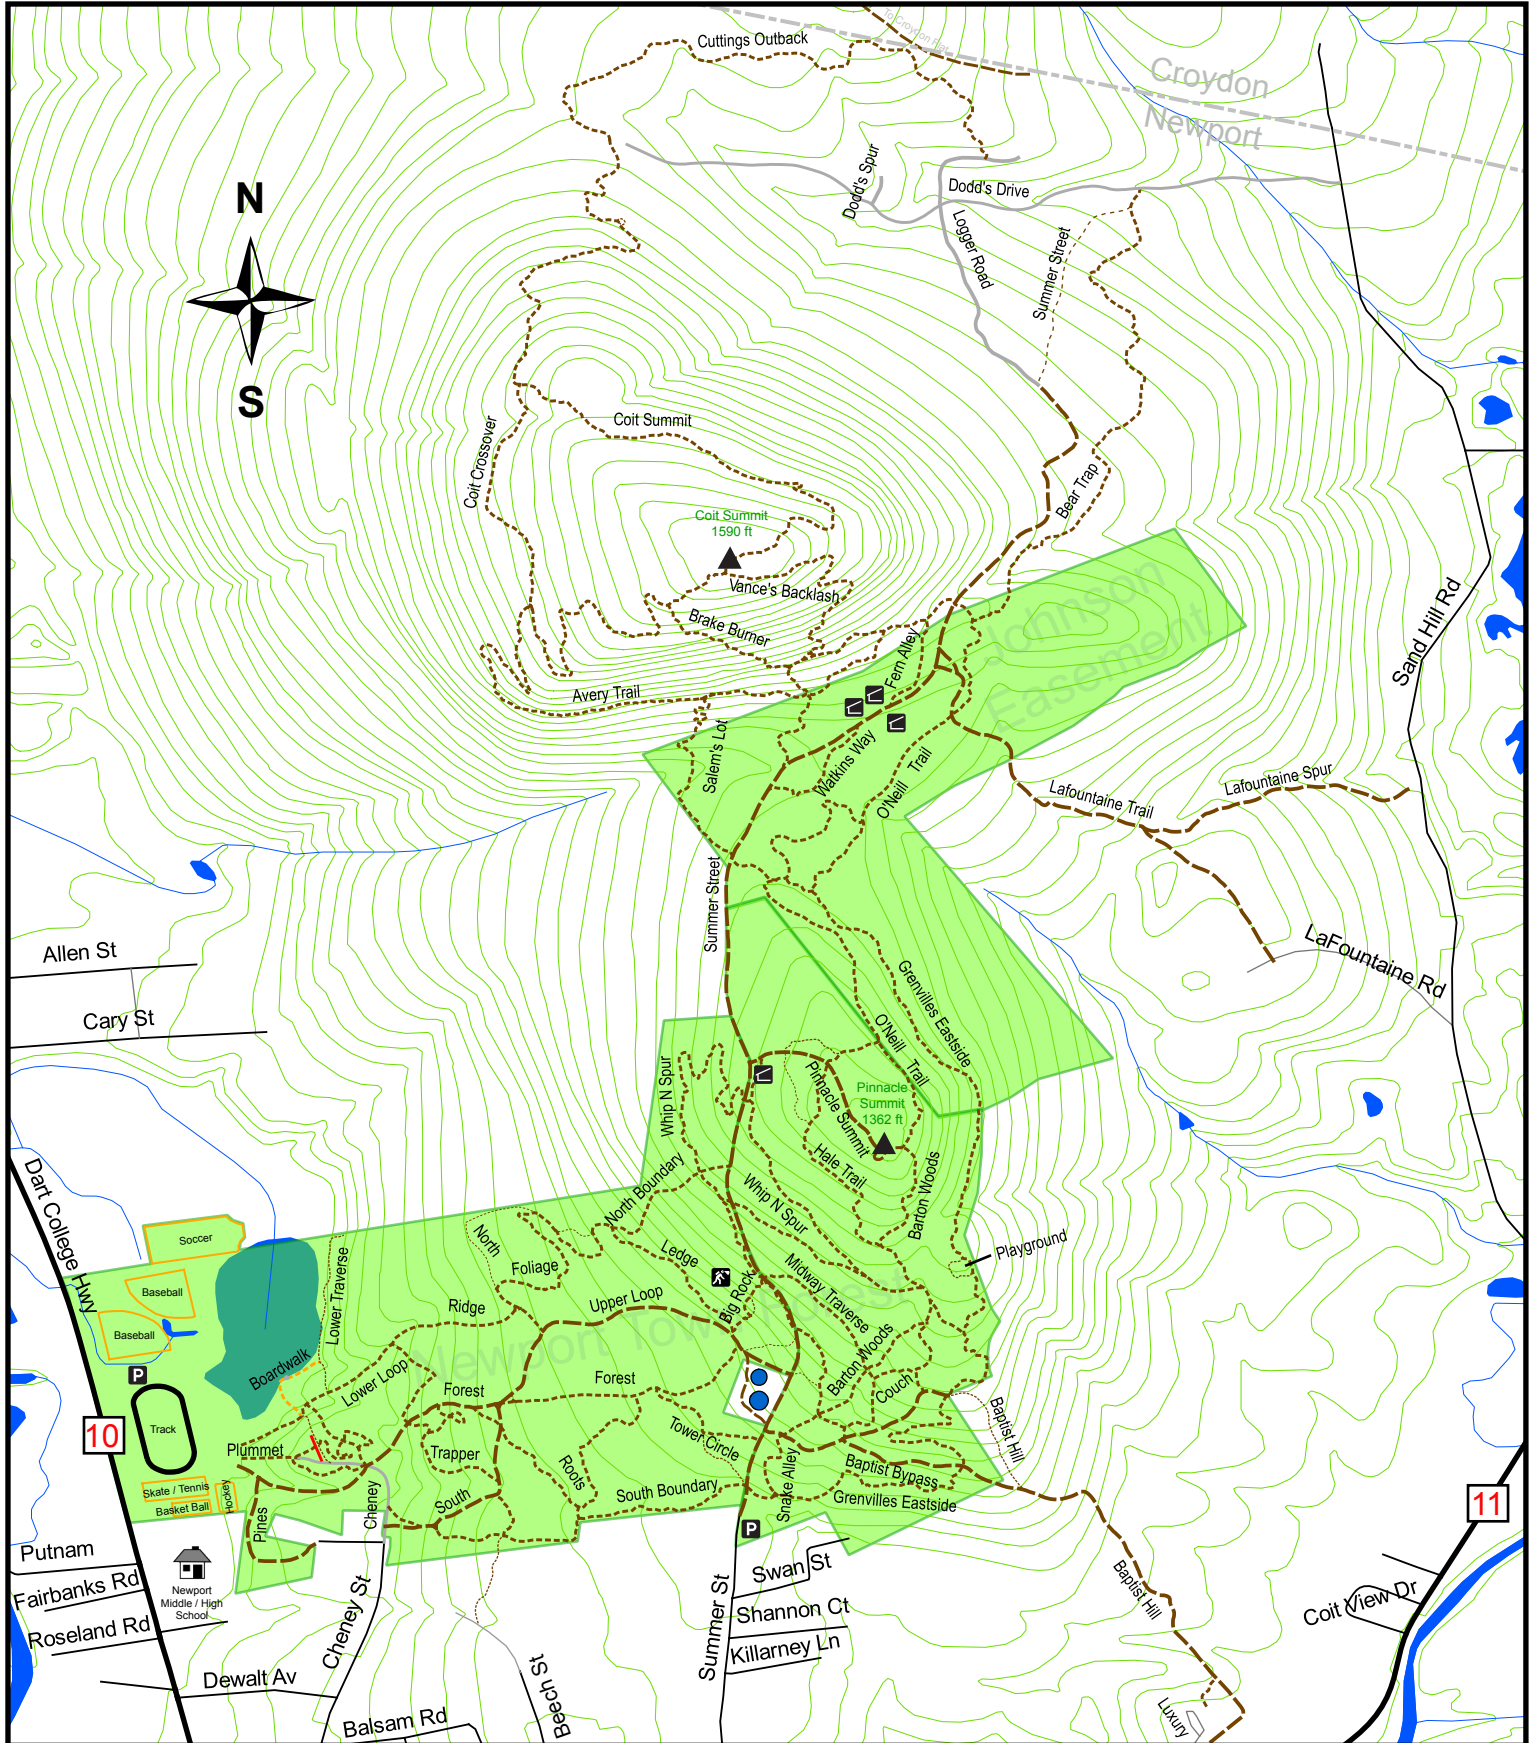

Newport Town Forest & Adjacent Trails

LEGEND

- | | | | |
|-----------------------|---------------------|--------------------------|------------------------------|
| ▲ Summit | ● Water Tower | --- Trail - Single Track | GPS Trail Data: Ryan O'Brien |
| P Parking | — Stream | --- Trail - Double Track | Cartographer: Ryan O'Brien |
| ⛕ Cave | ■ Water Body | — Dirt Road | GRANIT DATA, NAD 83 |
| 🏠 Historic Foundation | ■ Conservation Area | — Paved Road | Contour Interval: 20 ft |

0 1/2mi