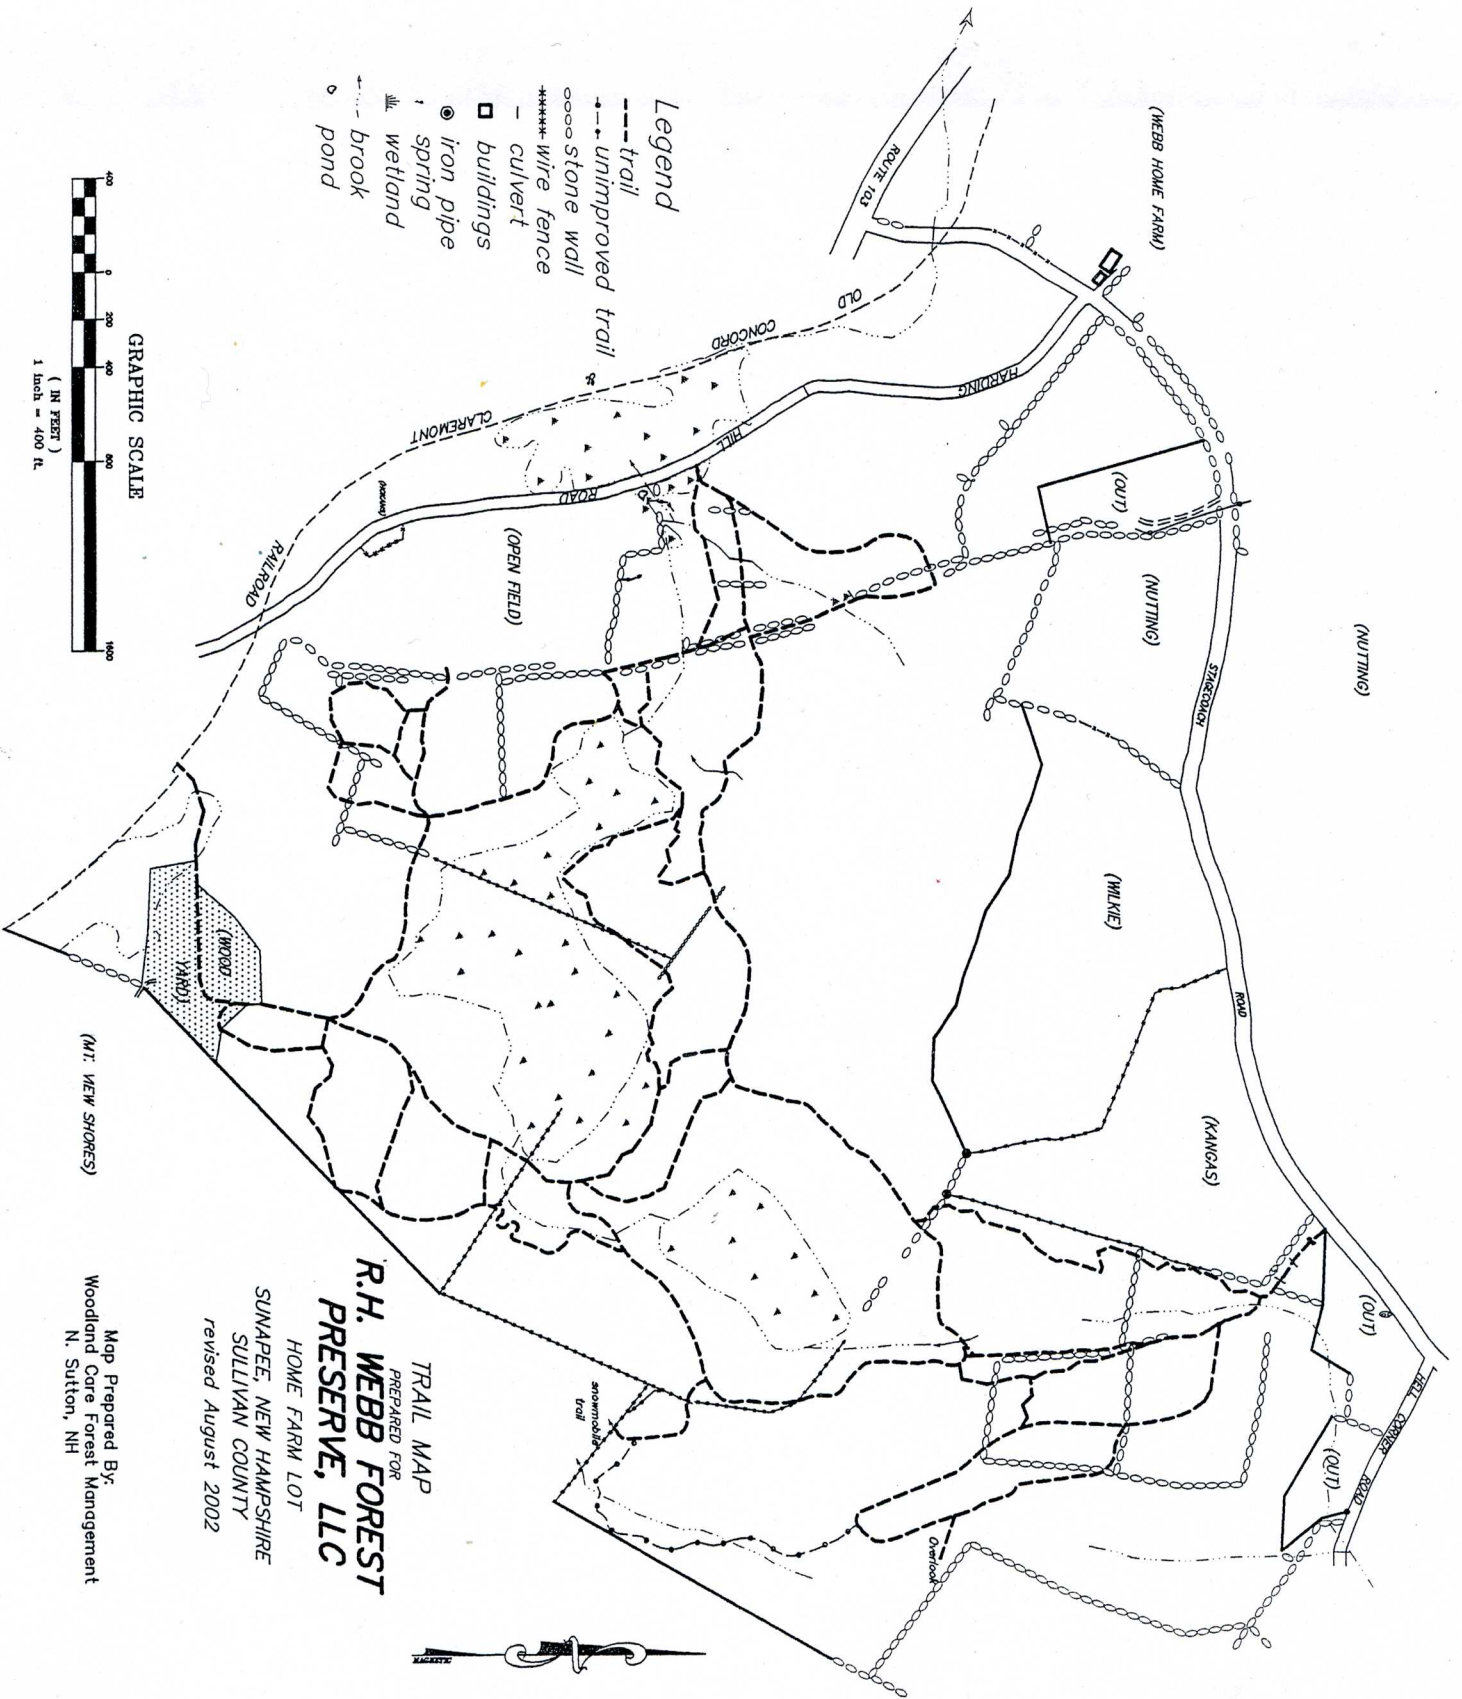

- Legend**
- trail
  - - - - - unimproved trail
  - stone wall
  - o o o o o wire fence
  - culvert
  - buildings
  - iron pipe
  - ! spring
  - ▒ wetland
  - brook
  - pond

TRAIL MAP  
 PREPARED FOR  
**R.H. WEBB FOREST  
 PRESERVE, LLC**  
 HOME FARM LOT  
 SUNAPEE, NEW HAMPSHIRE  
 SULLIVAN COUNTY  
 revised August 2002

Map Prepared By:  
 Woodland Care Forest Management  
 N. Sutton, NH