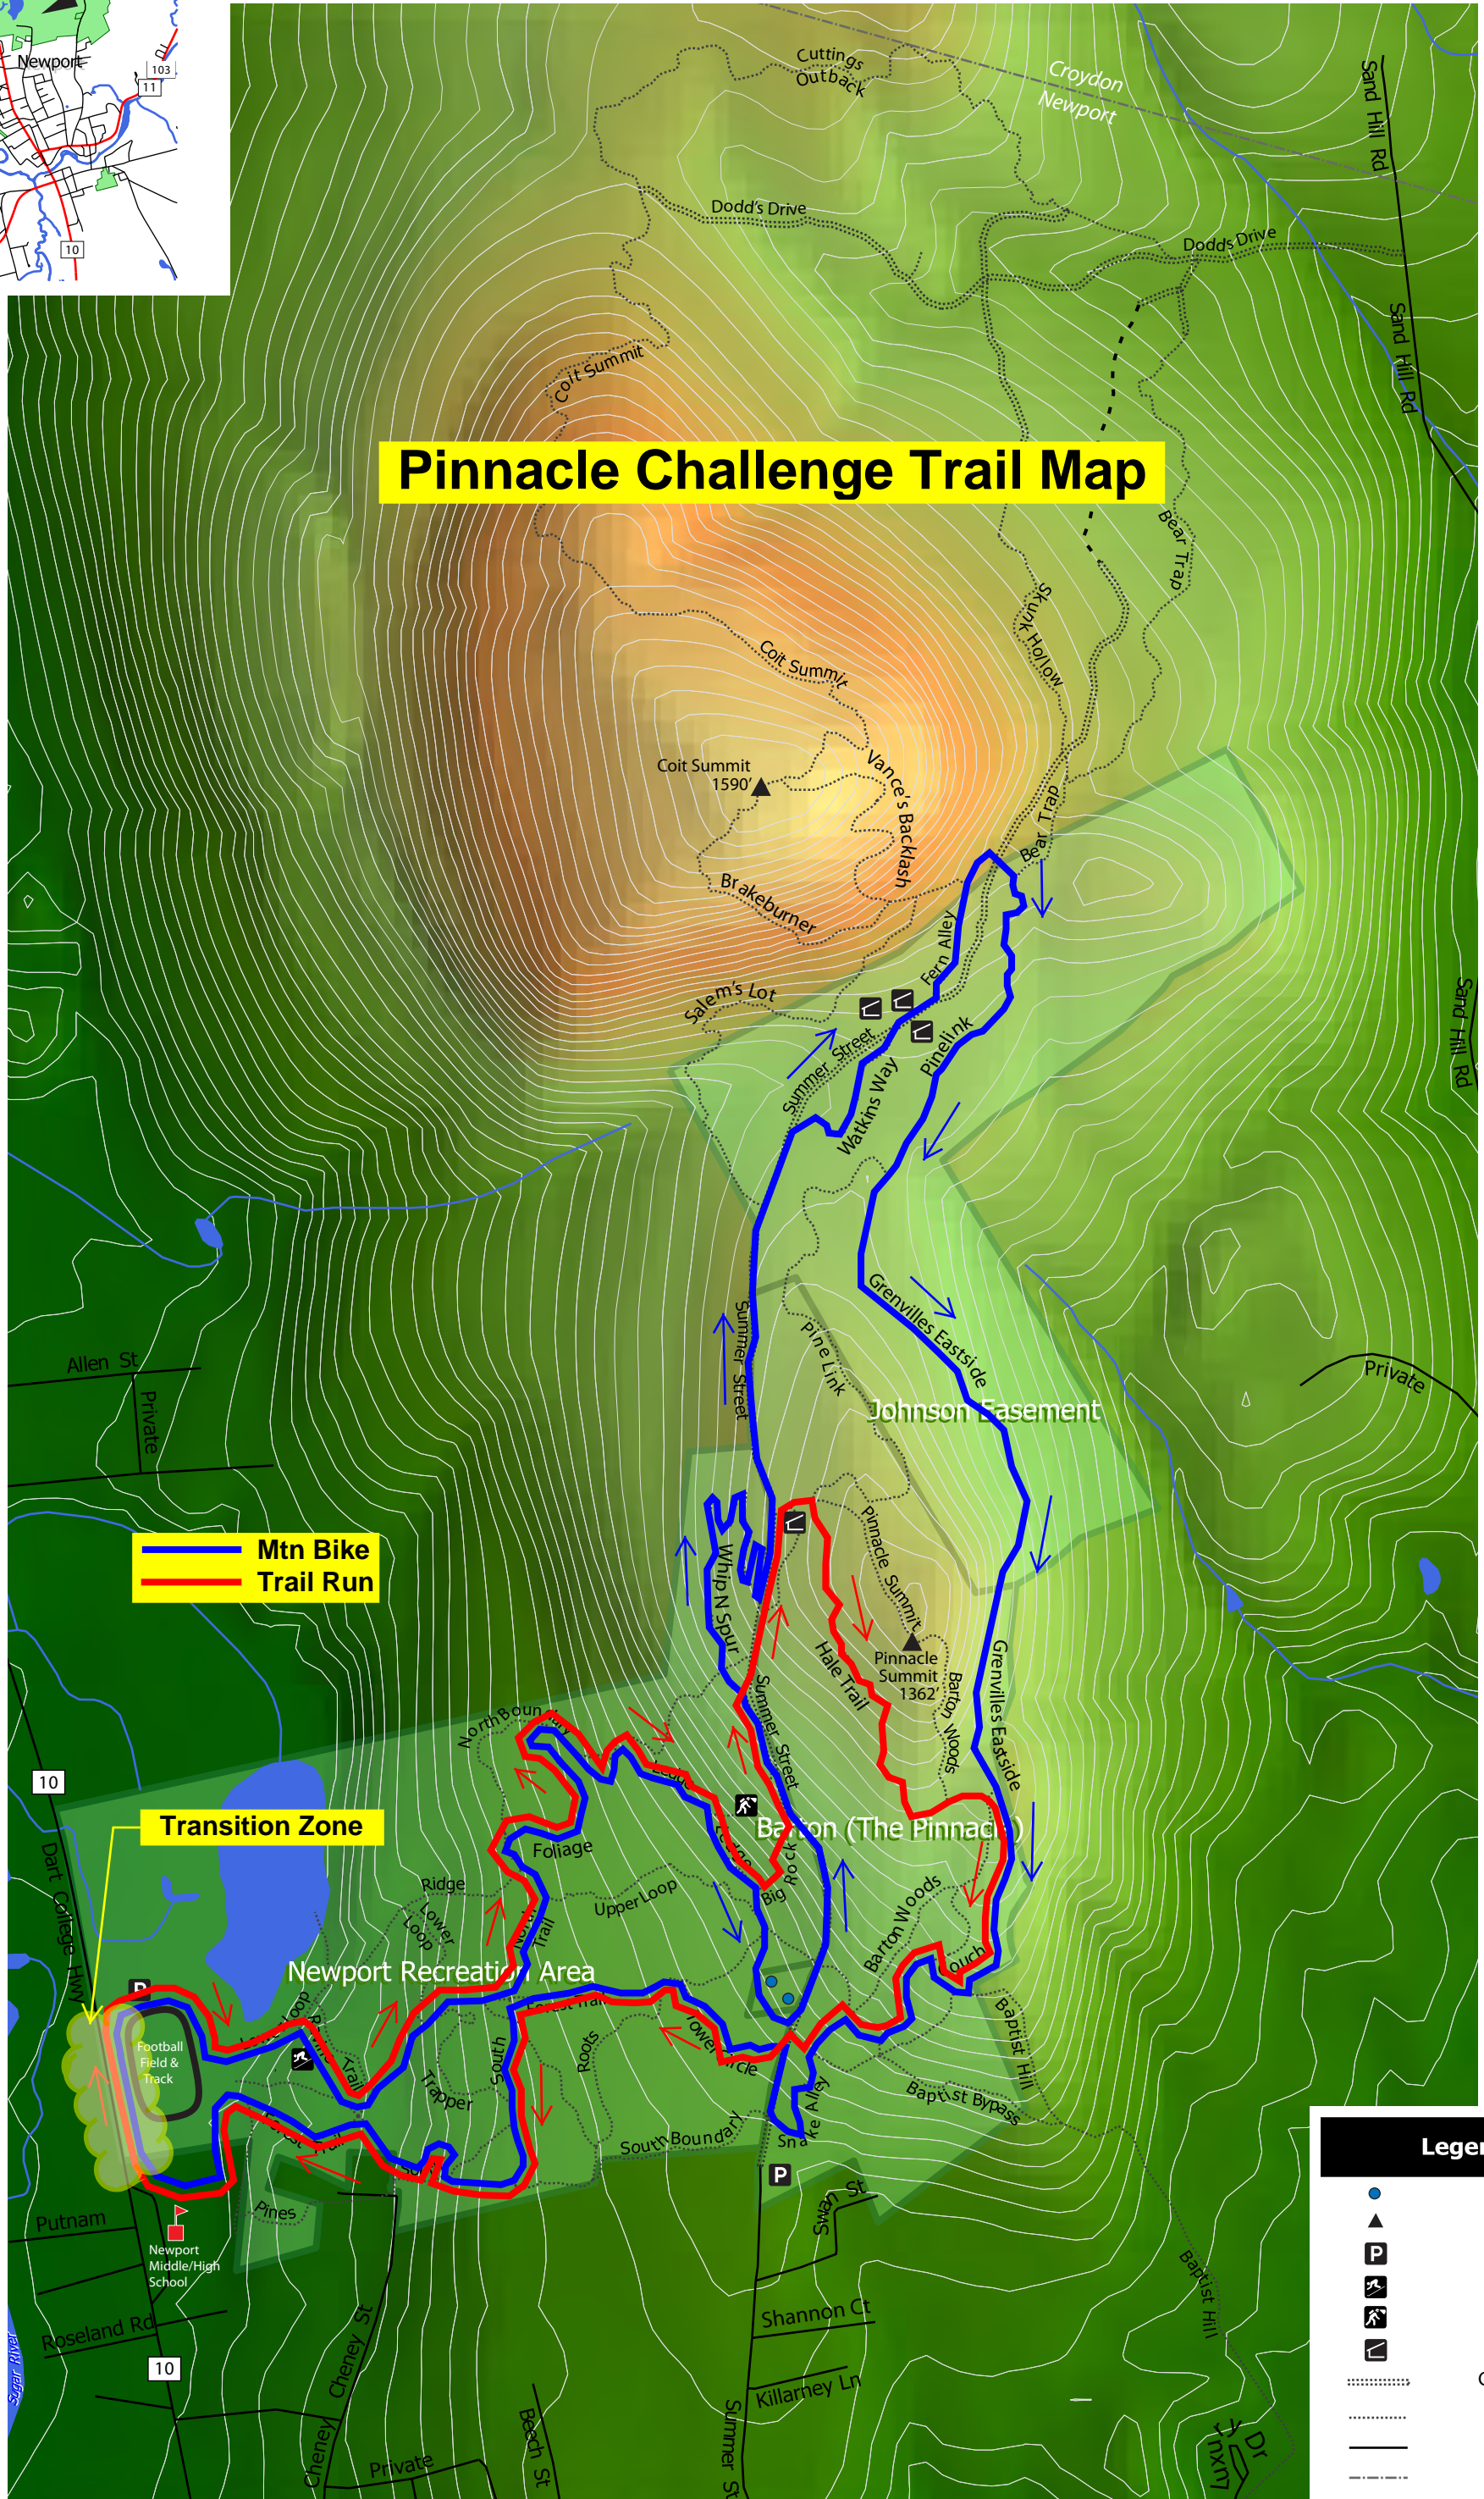

Newport Town Forest Recreation Area

Mtn Bike
Trail Run

Transition Zone

Legend

- Water Tower
- Summit
- Parking
- Ski Jump
- Caves
- Foundation
- Class VI Roads (unmaintained)
- Trails
- Local Roads
- Town Line
- Streams/Rivers
- Water
- Conservation Areas